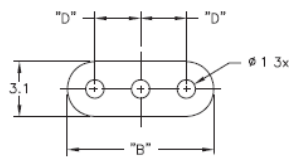

LEDS - Podstawka / wspornik pod LED

LEDS 1/2 For T-1 Series LED

LEDS 3 For T-1 3/4 Series LED

Dane techniczne:

- **Kolor:** czarny - BLK
- Minimum zakupu: 1000 szt.

| Symbol | Typ LED | A | B | C | D | Materiał | Klasa palności | Kolor |
|------------|---------------|------|------|------|------|----------|----------------|--------|
| | | [mm] | [mm] | [mm] | [mm] | | | |
| LEDS2-3-26 | T-1 3/4 (5mm) | 4.8 | 4.8 | 1.5 | 2.5 | PVC | - | czarny |