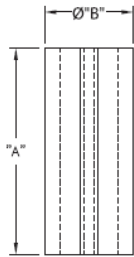

LEDS - Podstawka / wspornik pod LED

LEDS 1/2 For T-1 Series LED

LEDS 3 For T-1 3/4 Series LED

Dane techniczne:

- **Kolor:** czarny - BLK
- Minimum zakupu: 1000 szt.

| Symbol | Typ LED | A | B | C | D | Materiał | Klasa palności | Kolor |
|------------|---------------|------|------|------|------|----------|----------------|--------|
| | | [mm] | [mm] | [mm] | [mm] | | | |
| LEDS2-3-26 | T-1 3/4 (5mm) | 4.8 | 4.8 | 1.5 | 2.5 | PVC | - | czarny |