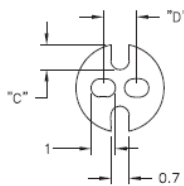

LEDS - Podstawka / wspornik pod LED

LEDS 1/2 For T-1 Series LED

LEDS 3 For T-1 3/4 Series LED

Dane techniczne:

- **Kolor:** czarny - BLK
- Minimum zakupu: 1000 szt.

| Symbol | Typ LED | A | B | C | D | Materiał | Klasa palności | Kolor |
|------------|---------------|------|------|------|------|----------|----------------|--------|
| | | [mm] | [mm] | [mm] | [mm] | | | |
| LEDS2-3-26 | T-1 3/4 (5mm) | 4.8 | 4.8 | 1.5 | 2.5 | PVC | - | czarny |