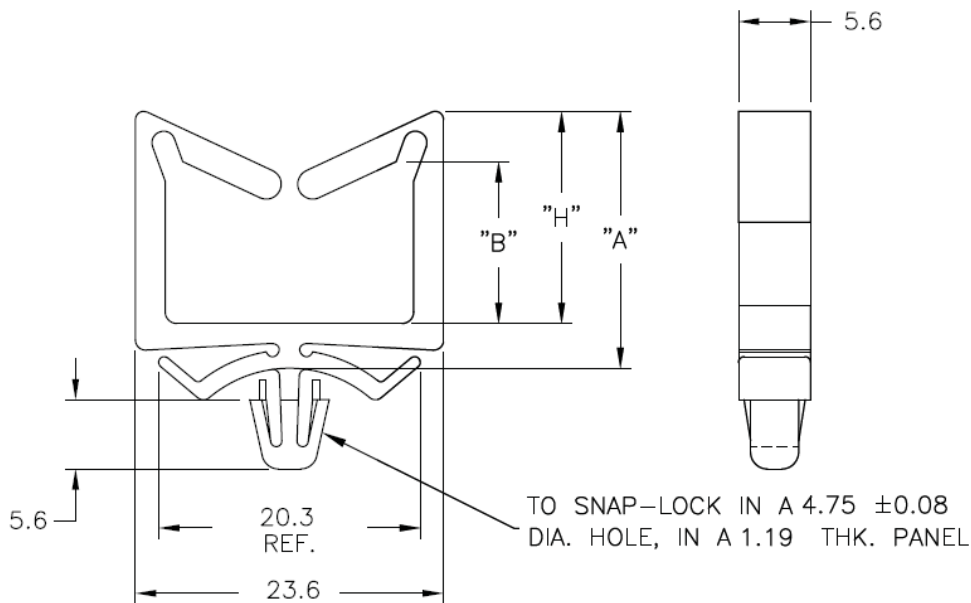

WWS - Wide Wire Saddle

Details:

- **Material:** Nylon 6/6, UL 94 V-2, RMS-01 * or Nylon 6/6, UL 94 V-0, RMS-19 *
- **Color:** natural
- Mounting hole: 4.75 mm
- Panel thickness: 1.19 mm
- Max. cable bundle dia.: 19.1 mm
- Standard pack: 1000 pcs

Symbol	A	B	H	Material	Flammability	Color
	[mm]	[mm]	[mm]			
WWS-A-2-19	19.6	12.7	16.3	PA 66	UL94 V-0	natural