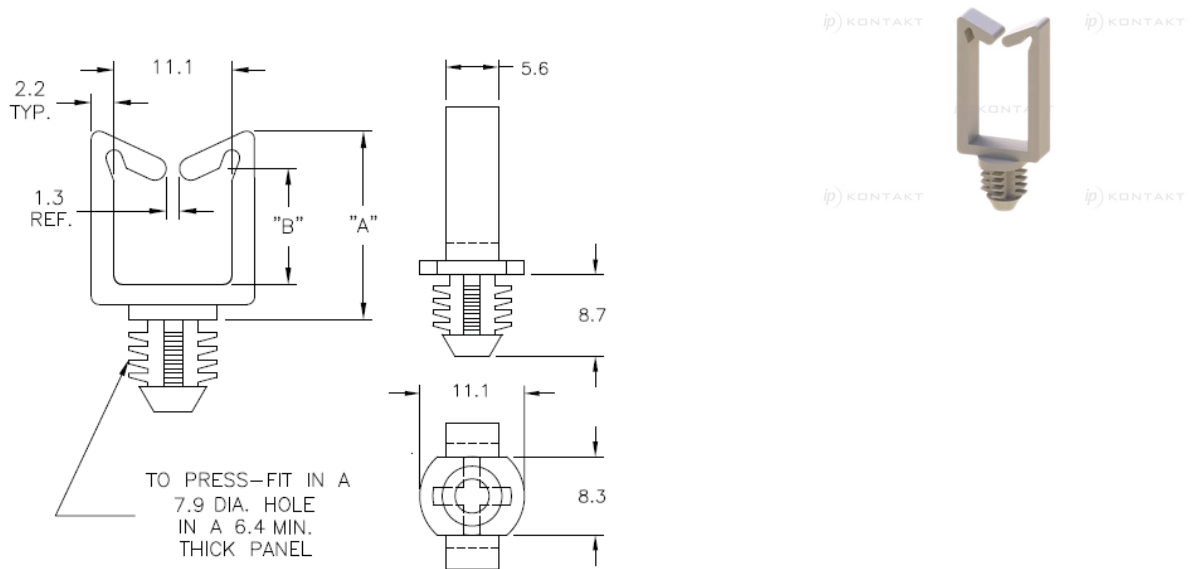

## WSBH - Wire Saddle with Blind Hole Mount

**Details:**

- **Material: Nylon 6/6, UL 94 V-2, RMS-01 \* or Nylon 6/6, UL 94 V-0, RMS-19 \***
- Color: natural
- Mounting hole: 7.9 mm
- Panel thickness: 6.4 mm
- Standard pack: 1000/Back

Symbol	A	B	Mounting hole diameter	Panel thickness range	Material	Flammability	Color
	[mm]	[mm]	[mm]	[mm]			
WSBH-2-19	18.3	8.6	7.9	6.4 min.	PA 66	UL94 V-0	natural