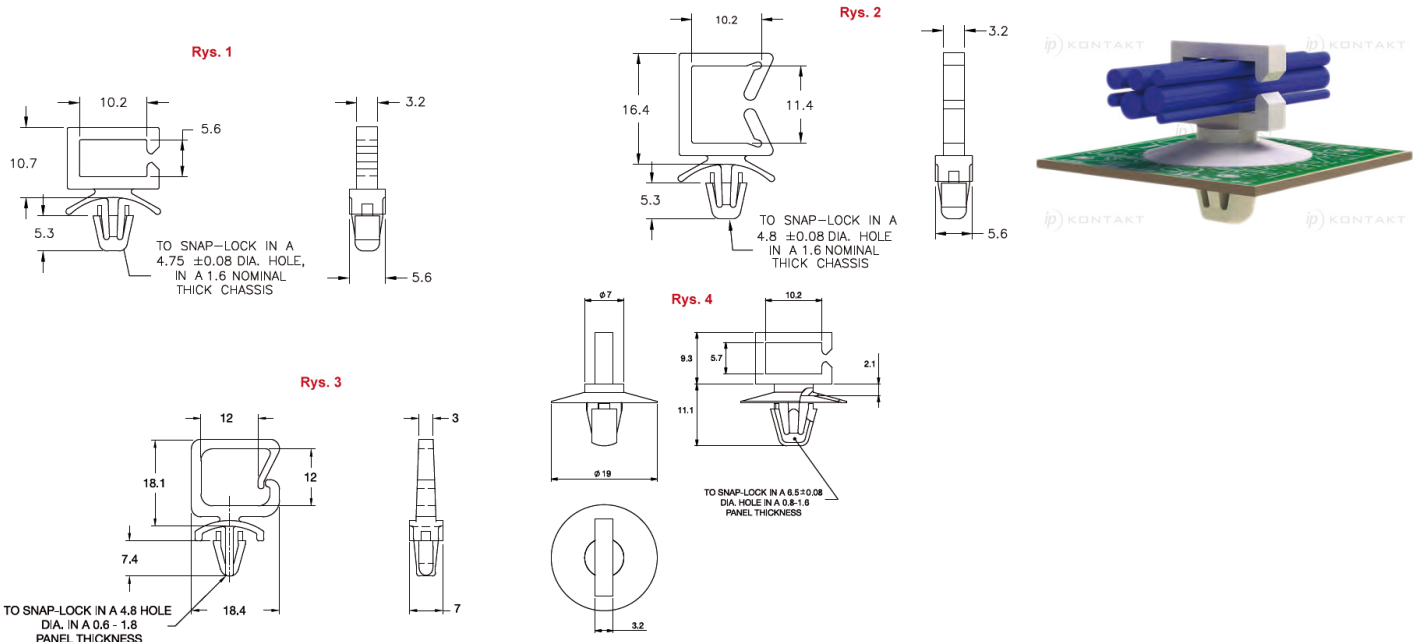

WS-SE-A - Wire Saddle, Side Entry

Details:

- **Nylon 6/6, UL 94 V-2, RMS-01 ***
- **Nylon 6/6, UL 94 V-0, RMS-19 ***
- **Color:** natural
- **Standard pack:** 1000/Bag

Symbol	Fig.	Material	Flammability	Color
WS-SE-A-4-01	4	PA 66	UL94 V-2	natural