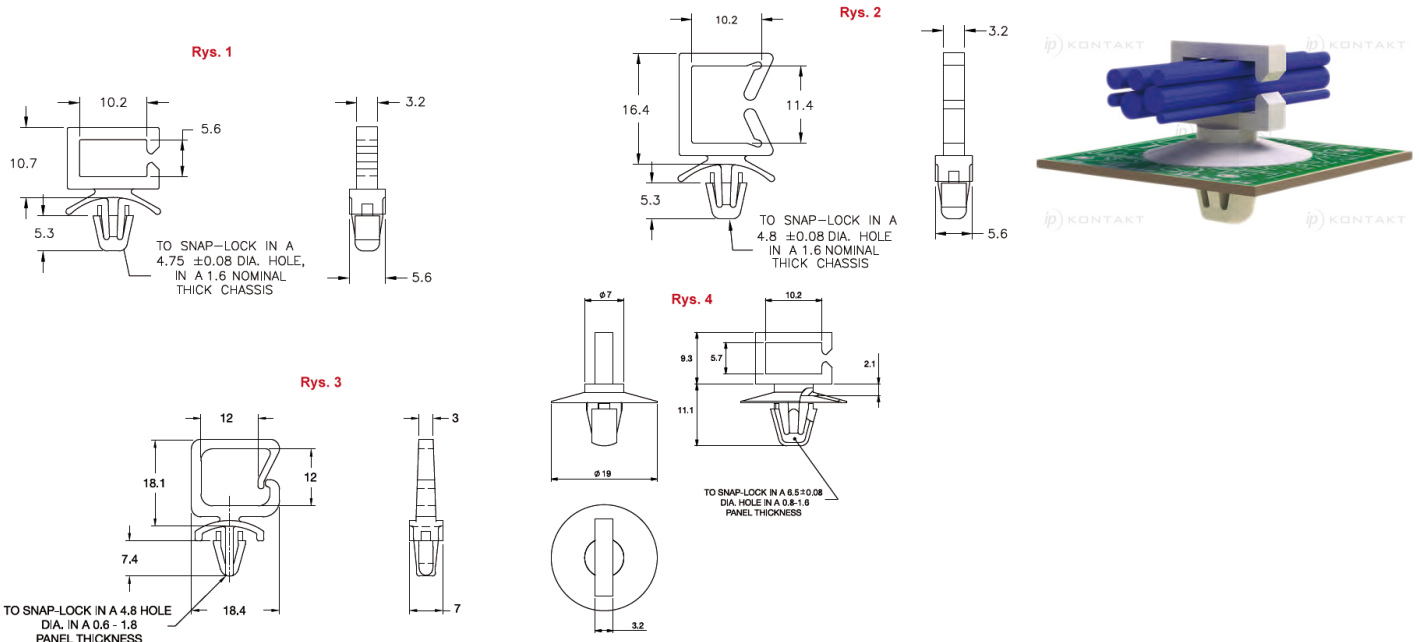

## WS-SE-A - Wire Saddle, Side Entry

**Details:**

- **Nylon 6/6, UL 94 V-2, RMS-01 \***
- **Nylon 6/6, UL 94 V-0, RMS-19 \***
- **Color:** natural
- **Standard pack:** 1000/Bag

Symbol	Fig.	Material	Flammability	Color
WS-SE-A-2-19	2	PA 66	UL94 V-0	natural