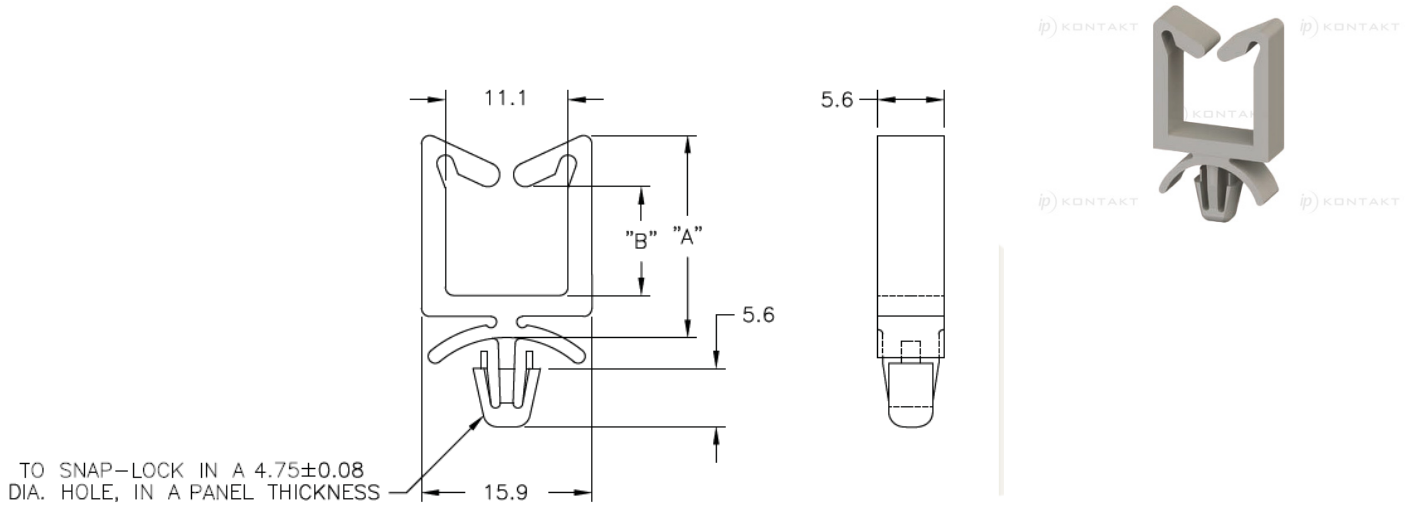

WS-A - Wire Saddle, Arrowhead Mount

Details:

- **Material:** Nylon 6/6, UL 94 V-2, RMS-01* or Nylon 6/6, UL 94 V-0, RMS-19*
- **Color:** natural
- Mounting hole: 4.75 mm
- Standard pack: 1000 pcs

Symbol	A	B	Panel thickness	Material	Flammability	Color
	[mm]	[mm]	[mm]			
WS-A-2-1-19	13	4.8	3.2	PA 66	UL94 V-0	natural