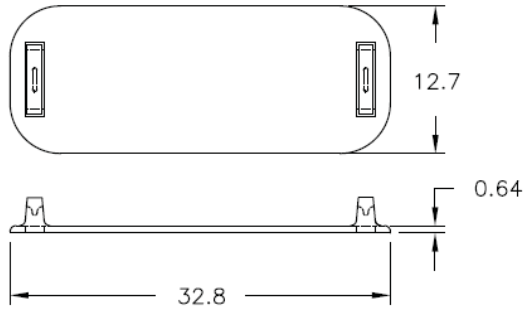

WIT-MK-1 - Marker Tag Wrap-It Tie

MATTED SURFACE TO ACCEPT INK OR PENCIL

Details:

- **Nylon 6/6, UL94 V-2, RMS-01 ***
- **Color:** natural
- **Standard pack:** 1000/Bag

Symbol	Material	Flammability	Color
WIT-MK-1	PA 66	UL94 V-2	natural