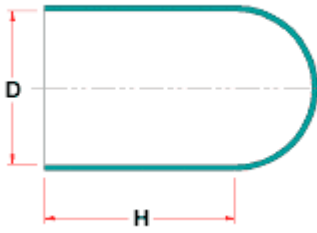

TM-EE - Caps (till 177° C.)

Details:

- **Material: EPDM**
- **Color: black**
- **High temperature resistance: up to 177°C**

| Symbol | Int. diameter D | Height H | Metric thread | UNF thread | BSP thread | Standard pack |
|----------------|--------------------|-------------|---------------|------------|------------|---------------|
| | [mm] | [mm] | | | [in] | [szt./pcs] |
| TM-EE-750-1500 | 19 | 38.1 | - | - | - | 500 |