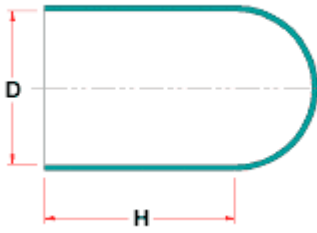

**TM-EE - Caps (till 177° C.)**

**Details:**

- **Material: EPDM**
- **Color: black**
- **High temperature resistance: up to 177°C**

Symbol	Int. diameter D	Height H	Metric thread	UNF thread	BSP thread	Standard pack
	[mm]	[mm]			[in]	[szt./pcs]
TM-EE-295-1000	7.5	25.4	M8	-	-	1000