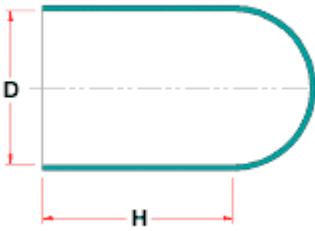

TM-EE - Caps (till 177° C.)

Details:

- **Material: EPDM**
- **Color: black**
- **High temperature resistance: up to 177°C**

Symbol	Int. diameter D	Height H	Metric thread	UNF thread	BSP thread	Standard pack
	[mm]	[mm]			[in]	[szt./pcs]
TM-EE-140	3.6	25.4	-	-	-	1000