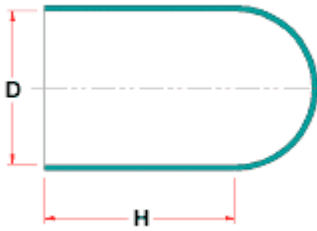

**TM-EE - Caps (till 177° C.)**

**Details:**

- **Material: EPDM**
- **Color: black**
- **High temperature resistance: up to 177°C**

Symbol	Int. diameter D	Height H	Metric thread	UNF thread	BSP thread	Standard pack
	[mm]	[mm]			[in]	[szt./pcs]
TM-EE-109-500	2.8	12.7	-	-	-	1000