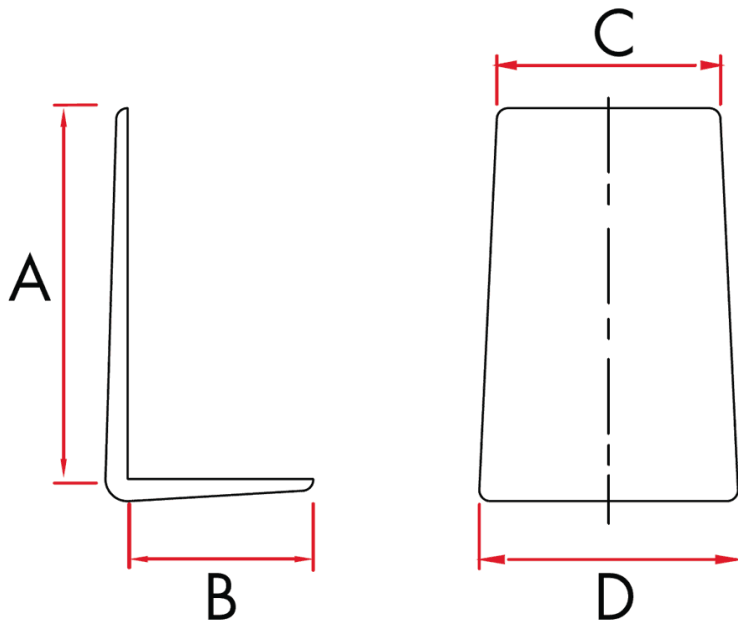

TM-16 - Edge protectors

Details:

- **Material: LDPE**
- **Colour: black**

Symbol	A	B	C	D	Material	Color
	[mm]	[mm]	[mm]	[mm]		
TM-16-100x50	98	49	59	68	LDPE	black