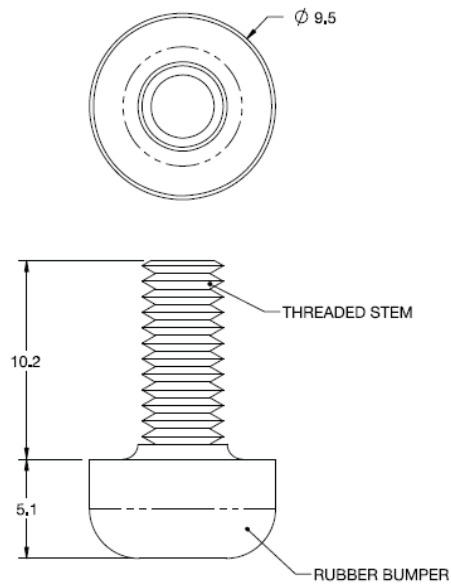

TB - Threaded Insert Bumper

Details:

- **Material: Rubber Bumper: IIR, Shore 40-50A Durometer, RMS-348***
- **Threaded Stem: Brass, RMS-349***
- **Color: Black**
- Standard Pack: 100/Bag

Symbol	Thread	Material	Color
TB-4	M4	rubber	black