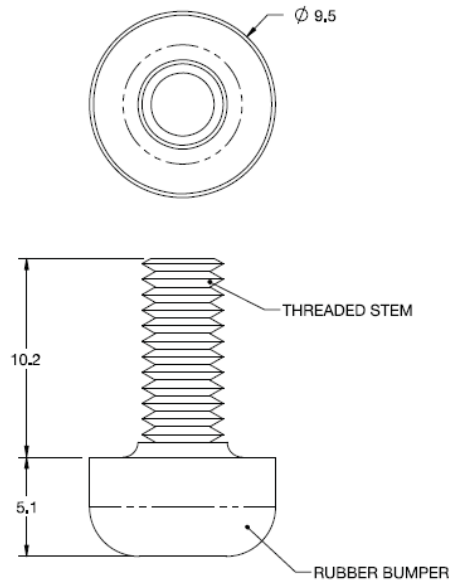

## TB - Threaded Insert Bumper

**Details:**

- **Material: Rubber Bumper: IIR, Shore 40-50A Durometer, RMS-348\***
- **Threaded Stem: Brass, RMS-349\***
- **Color: Black**
- Standard Pack: 100/Bag

Symbol	Thread	Material	Color
TB-3	M3	rubber	black