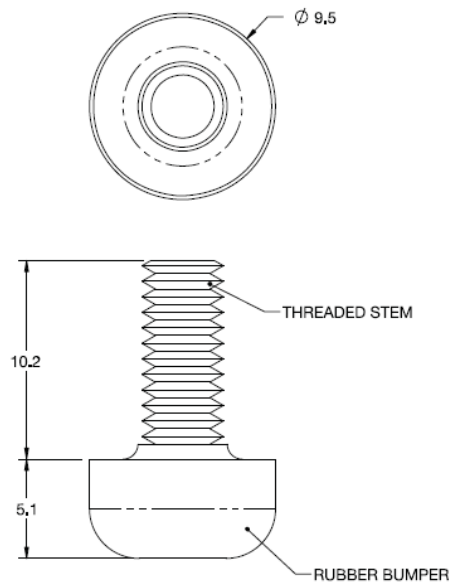

## TB - Threaded Insert Bumper

### Details:

- **Material: Rubber Bumper: IIR, Shore 40-50A Durometer, RMS-348\***
- **Threaded Stem: Brass, RMS-349\***
- **Color: Black**
- Standard Pack: 100/Bag

Symbol	Thread	Material	Color
TB-2	UNC 8-32	rubber	black