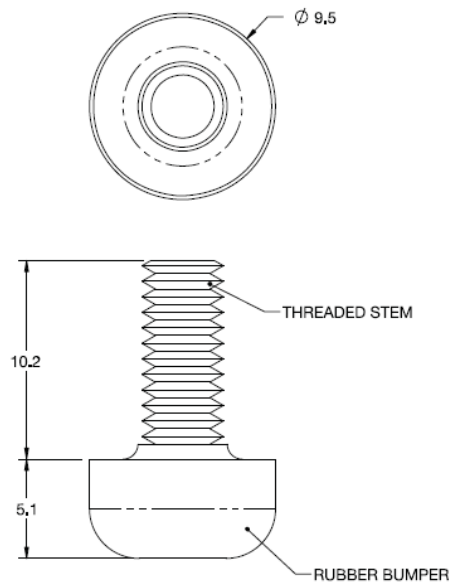

TB - Threaded Insert Bumper

Details:

- **Material: Rubber Bumper: IIR, Shore 40-50A Durometer, RMS-348***
- **Threaded Stem: Brass, RMS-349***
- **Color: Black**
- Standard Pack: 100/Bag

Symbol	Thread	Material	Color
TB-1	UNC 6-32	rubber	black