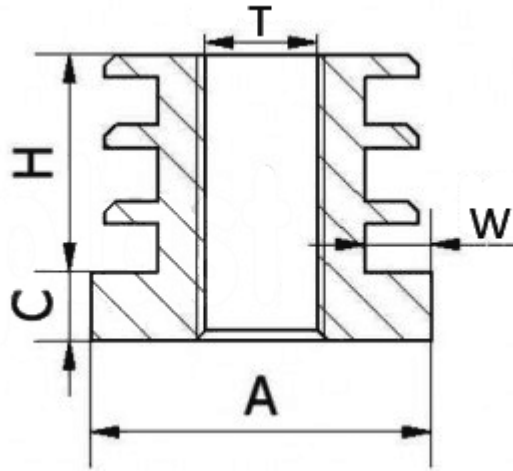

T-WGO - Round shaped threaded insert

Details:

- **Material: PP**
- **Color: black (RAL 9005)**
- **Standard pack: 100 pcs**

Symbol	Thread T	Ext. diameter A	Tube wall thickness range W	H	C	Material	Color
		[mm]	[mm]	[mm]	[mm]		
T-WGO-40-M8-200	M8	40	2	20	6.2	PP	black