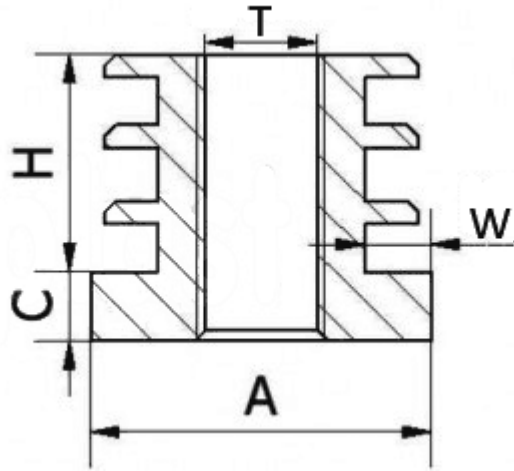

**T-WGO - Round shaped threaded insert**

**Details:**

- **Material: PP**
- **Color: black (RAL 9005)**
- **Standard pack: 100 pcs**

Symbol	Thread T	Ext. diameter A	Tube wall thickness range W	H	C	Material	Color
		[mm]	[mm]	[mm]	[mm]		
T-WGO-40-M8-150	M8	40	1.0-1.5	20	6.2	PP	black