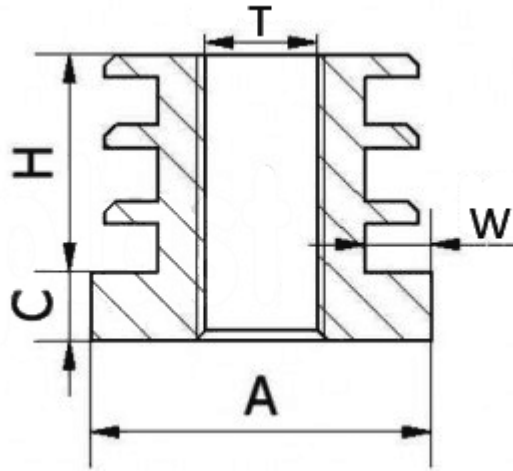

T-WGO - Round shaped threaded insert

Details:

- **Material: PP**
- **Color: black (RAL 9005)**
- **Standard pack: 100 pcs**

Symbol	Thread T	Ext. diameter A	Tube wall thickness range W	H	C	Material	Color
		[mm]	[mm]	[mm]	[mm]		
T-WGO-40-M10-200	M10	40	2	20	6.2	PP	black