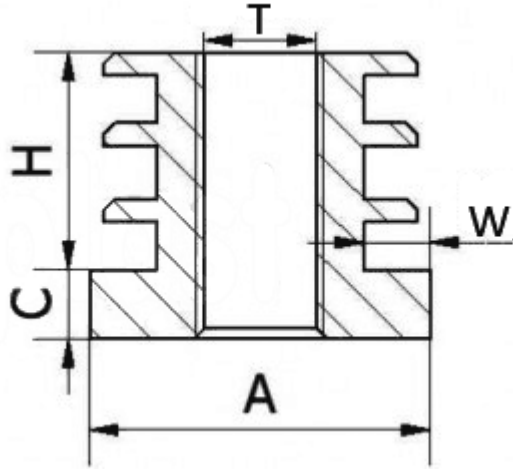

T-WGO - Round shaped threaded insert

Details:

- **Material: PP**
- **Color: black (RAL 9005)**
- **Standard pack: 100 pcs**

Symbol	Thread T	Ext. diameter A	Tube wall thickness range W	H	C	Material	Color
		[mm]	[mm]	[mm]	[mm]		
T-WGO-40-M10-150	M10	40	1.0-1.5	20	6.2	PP	black