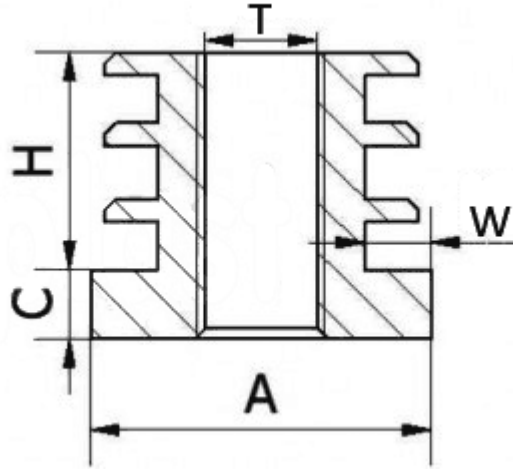

**T-WGO - Round shaped threaded insert**

Details:

- **Material: PP**
- **Color: black (RAL 9005)**
- **Standard pack: 100 pcs**

Symbol	Thread T	Ext. diameter A	Tube wall thickness range W	H	C	Material	Color
		[mm]	[mm]	[mm]	[mm]		
T-WGO-32-M8-120	M8	32	1.0-1.2	20	6.2	PP	black