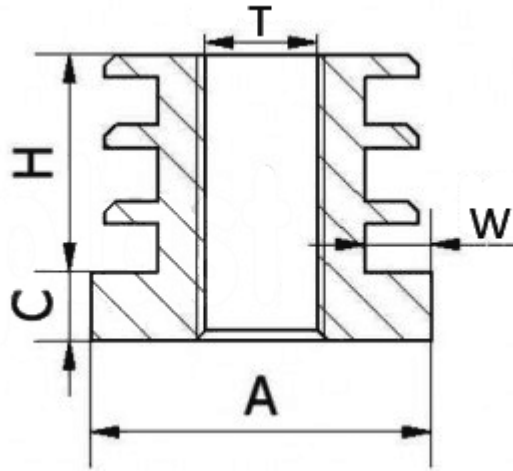

**T-WGO - Round shaped threaded insert**

**Details:**

- **Material: PP**
- **Color: black (RAL 9005)**
- **Standard pack: 100 pcs**

Symbol	Thread T	Ext. diameter A	Tube wall thickness range W	H	C	Material	Color
		[mm]	[mm]	[mm]	[mm]		
T-WGO-32-M10-120	M10	32	1.0-1.2	20	6.2	PP	black