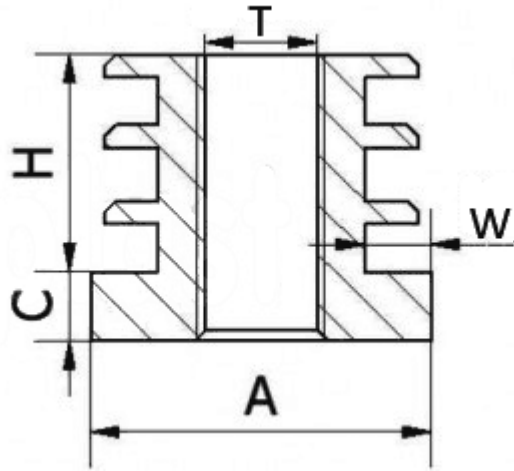

T-WGO - Round shaped threaded insert

Details:

- **Material: PP**
- **Color: black (RAL 9005)**
- **Standard pack: 100 pcs**

Symbol	Thread T	Ext. diameter A	Tube wall thickness range W	H	C	Material	Color
		[mm]	[mm]	[mm]	[mm]		
T-WGO-30-M8-200	M8	30	2	20	6.2	PP	black