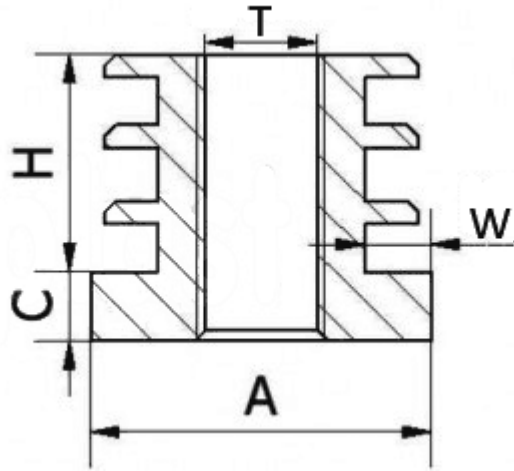

T-WGO - Round shaped threaded insert

Details:

- **Material: PP**
- **Color: black (RAL 9005)**
- **Standard pack: 100 pcs**

Symbol	Thread T	Ext. diameter A	Tube wall thickness range W	H	C	Material	Color
		[mm]	[mm]	[mm]	[mm]		
T-WGO-30-M8-150	M8	30	1.5	20	6.2	PP	black