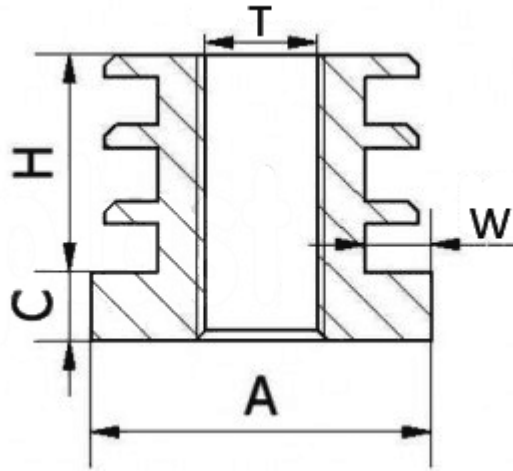

T-WGO - Round shaped threaded insert

Details:

- **Material: PP**
- **Color: black (RAL 9005)**
- **Standard pack: 100 pcs**

Symbol	Thread T	Ext. diameter A	Tube wall thickness range W	H	C	Material	Color
		[mm]	[mm]	[mm]	[mm]		
T-WGO-30-M8-125	M8	30	1.0-1.25	20	6.2	PP	black