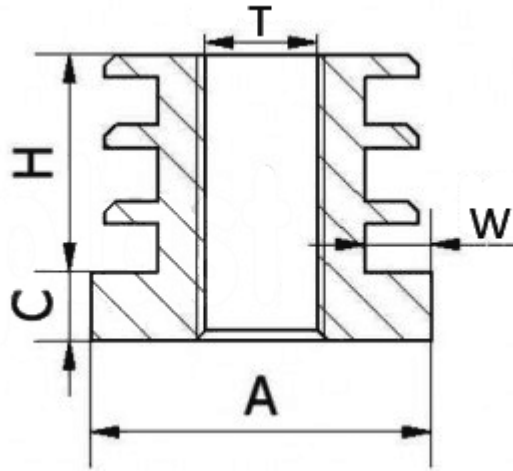

T-WGO - Round shaped threaded insert

Details:

- **Material: PP**
- **Color: black (RAL 9005)**
- **Standard pack: 100 pcs**

Symbol	Thread T	Ext. diameter A	Tube wall thickness range W	H	C	Material	Color
		[mm]	[mm]	[mm]	[mm]		
T-WGO-30-M10-200	M10	30	2	20	6.2	PP	black