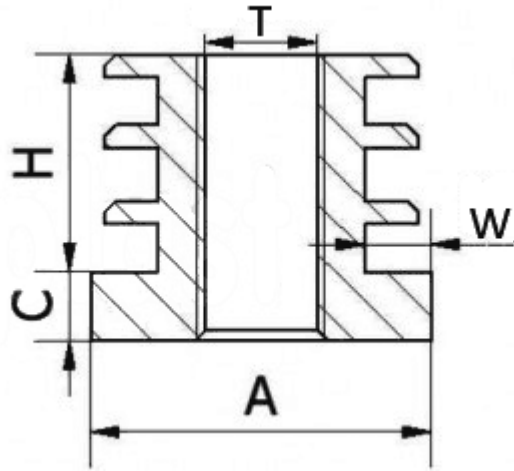

T-WGO - Round shaped threaded insert

Details:

- **Material: PP**
- **Color: black (RAL 9005)**
- **Standard pack: 100 pcs**

Symbol	Thread T	Ext. diameter A	Tube wall thickness range W	H	C	Material	Color
		[mm]	[mm]	[mm]	[mm]		
T-WGO-30-M10-150	M10	30	1.5	20	6.2	PP	black