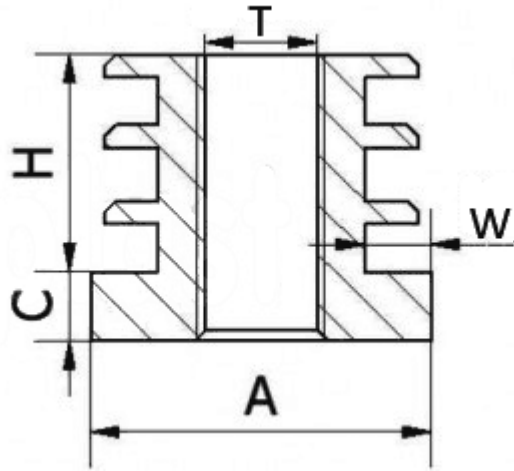

T-WGO - Round shaped threaded insert

Details:

- **Material: PP**
- **Color: black (RAL 9005)**
- **Standard pack: 100 pcs**

Symbol	Thread T	Ext. diameter A	Tube wall thickness range W	H	C	Material	Color
		[mm]	[mm]	[mm]	[mm]		
T-WGO-30-M10-125	M10	30	1.0-1.25	20	6.2	PP	black