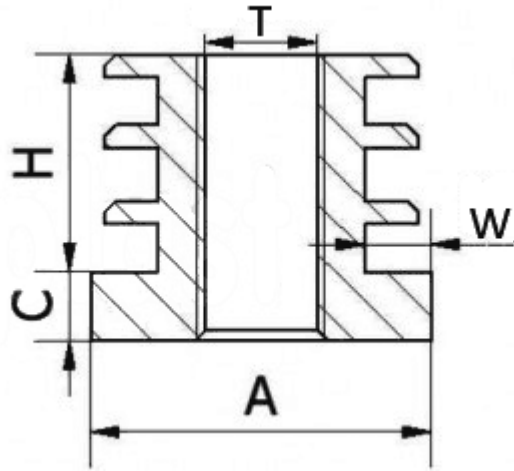

T-WGO - Round shaped threaded insert

Details:

- **Material: PP**
- **Color: black (RAL 9005)**
- **Standard pack: 100 pcs**

Symbol	Thread T	Ext. diameter A	Tube wall thickness range W	H	C	Material	Color
		[mm]	[mm]	[mm]	[mm]		
T-WGO-25-M8-150	M8	25	1.5	20	6.2	PP	black