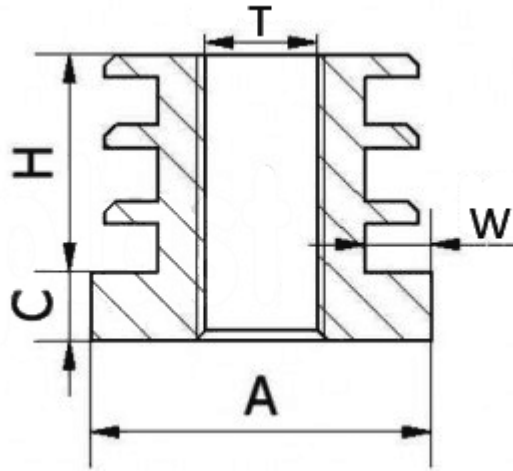

T-WGO - Round shaped threaded insert

Details:

- **Material: PP**
- **Color: black (RAL 9005)**
- **Standard pack: 100 pcs**

Symbol	Thread T	Ext. diameter A	Tube wall thickness range W	H	C	Material	Color
		[mm]	[mm]	[mm]	[mm]		
T-WGO-25-M8-125	M8	25	1.0-1.25	20	6.2	PP	black