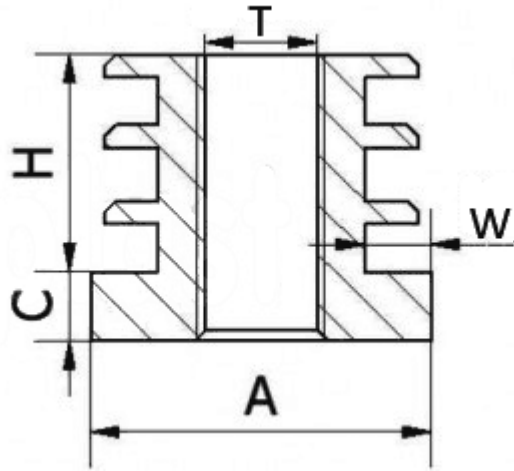

**T-WGO - Round shaped threaded insert**

**Details:**

- **Material: PP**
- **Color: black (RAL 9005)**
- **Standard pack: 100 pcs**

Symbol	Thread T	Ext. diameter A	Tube wall thickness range W	H	C	Material	Color
		[mm]	[mm]	[mm]	[mm]		
T-WGO-25-M10-150	M10	25	1.5	20	6.2	PP	black