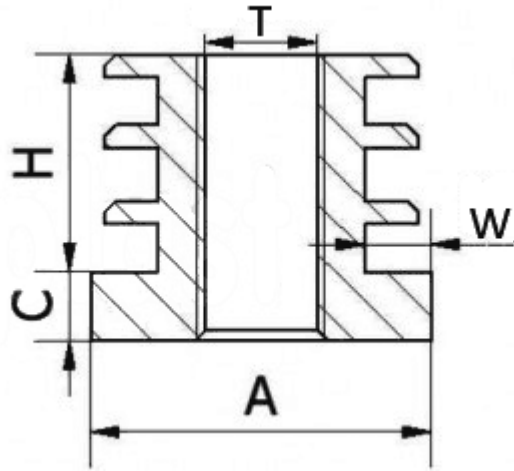

T-WGO - Round shaped threaded insert

Details:

- **Material: PP**
- **Color: black (RAL 9005)**
- **Standard pack: 100 pcs**

| Symbol | Thread T | Ext. diameter A | Tube wall thickness range W | H | C | Material | Color |
|------------------|-------------|--------------------|--------------------------------|------|------|----------|-------|
| | | [mm] | [mm] | [mm] | [mm] | | |
| T-WGO-25-M10-125 | M10 | 25 | 1.0-1.25 | 20 | 6.2 | PP | black |