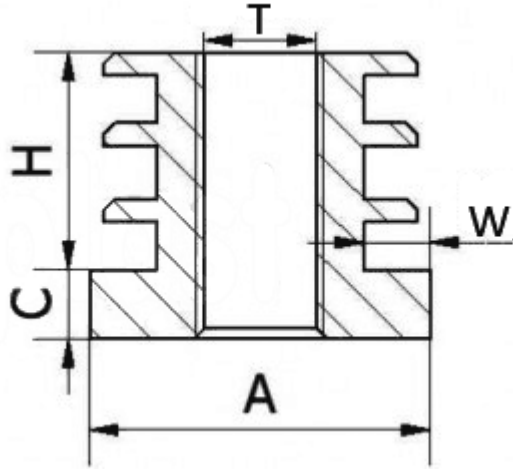

T-WGO - Round shaped threaded insert

Details:

- **Material: PP**
- **Color: black (RAL 9005)**
- **Standard pack: 100 pcs**

Symbol	Thread T	Ext. diameter A	Tube wall thickness range W	H	C	Material	Color
		[mm]	[mm]	[mm]	[mm]		
T-WGO-20-M8-150	M8	20	1.5	20	6.2	PP	black