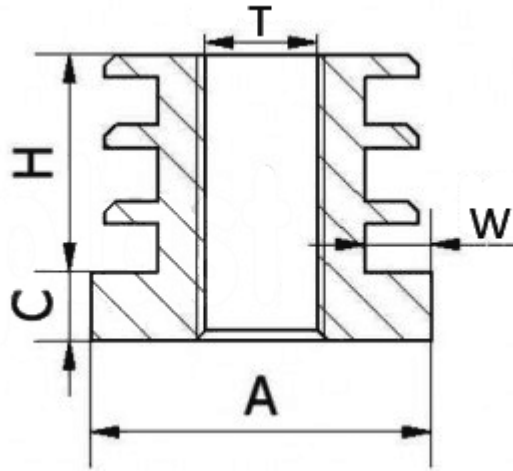

T-WGO - Round shaped threaded insert

Details:

- **Material: PP**
- **Color: black (RAL 9005)**
- **Standard pack: 100 pcs**

Symbol	Thread T	Ext. diameter A	Tube wall thickness range W	H	C	Material	Color
		[mm]	[mm]	[mm]	[mm]		
T-WGO-20-M8-125	M8	20	1.0-1.25	20	6.2	PP	black