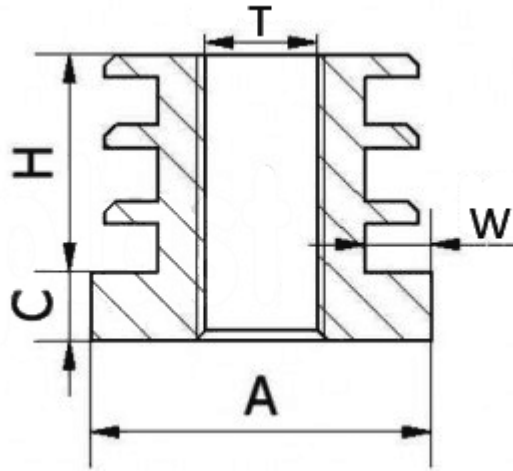

T-WGO - Round shaped threaded insert

Details:

- **Material: PP**
- **Color: black (RAL 9005)**
- **Standard pack: 100 pcs**

Symbol	Thread T	Ext. diameter A	Tube wall thickness range W	H	C	Material	Color
		[mm]	[mm]	[mm]	[mm]		
T-WGO-20-M10-150	M10	20	1.5	20	6.2	PP	black