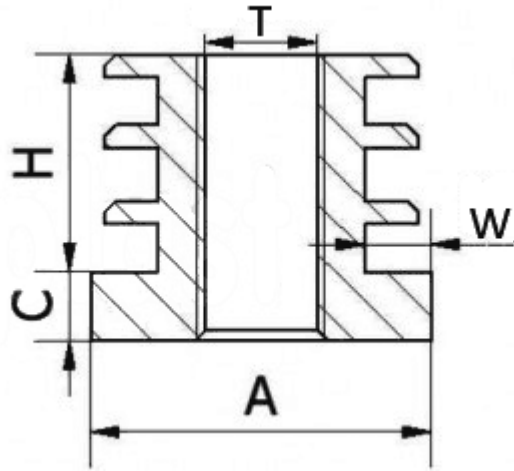

T-WGO - Round shaped threaded insert

Details:

- **Material: PP**
- **Color: black (RAL 9005)**
- **Standard pack: 100 pcs**

Symbol	Thread T	Ext. diameter A	Tube wall thickness range W	H	C	Material	Color
		[mm]	[mm]	[mm]	[mm]		
T-WGO-20-M10-125	M10	20	1.0-1.25	20	6.2	PP	black