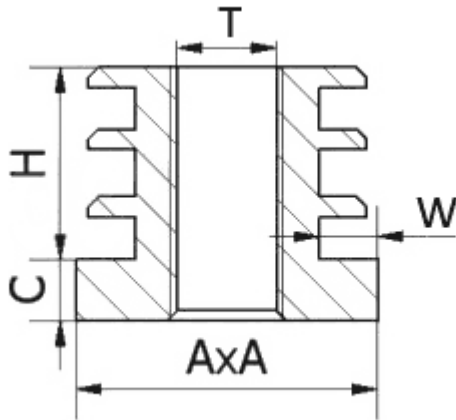

**T-WGK - Square Shaped Threaded Insert**

Details:

- **Material: PP**
- **Color: black (RAL 9005)**
- **Standard pack: 100 pcs**

Symbol	Thread T	A	Tube wall thickness range W	H	C	Material	Color
		[mm]	[mm]	[mm]	[mm]		
T-WGK-40-M8-200	M8	40	2	20	6.2	PP	black