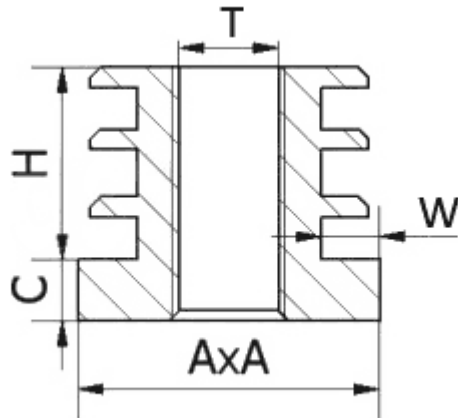

T-WGK - Square Shaped Threaded Insert

Details:

- **Material: PP**
- **Color: black (RAL 9005)**
- **Standard pack: 100 pcs**

Symbol	Thread T	A	Tube wall thickness range W	H	C	Material	Color
		[mm]	[mm]	[mm]	[mm]		
T-WGK-40-M8-150	M8	40	1.0 - 1.5	20	6.2	PP	black