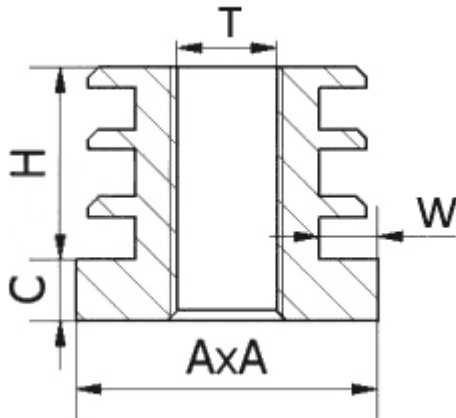

T-WGK - Square Shaped Threaded Insert

Details:

- **Material: PP**
- **Color: black (RAL 9005)**
- **Standard pack: 100 pcs**

Symbol	Thread T	A	Tube wall thickness range W	H	C	Material	Color
		[mm]	[mm]	[mm]	[mm]		
T-WGK-40-M10-200	M10	40	2	20	6.2	PP	black