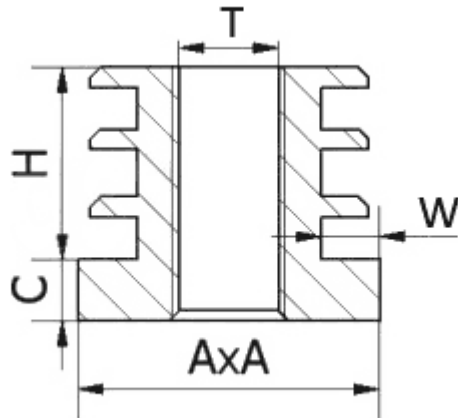

T-WGK - Square Shaped Threaded Insert

Details:

- **Material: PP**
- **Color: black (RAL 9005)**
- **Standard pack: 100 pcs**

Symbol	Thread T	A	Tube wall thickness range W	H	C	Material	Color
		[mm]	[mm]	[mm]	[mm]		
T-WGK-40-M10-150	M10	40	1.0 - 1.5	20	6.2	PP	black