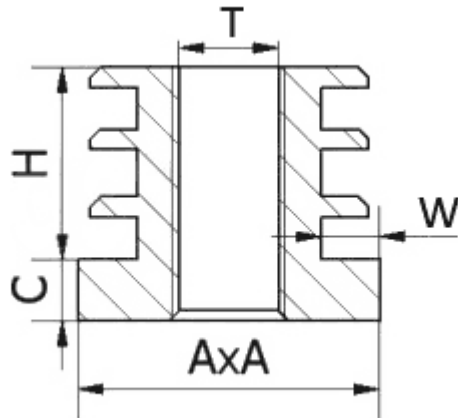

T-WGK - Square Shaped Threaded Insert

Details:

- **Material: PP**
- **Color: black (RAL 9005)**
- **Standard pack: 100 pcs**

Symbol	Thread T	A	Tube wall thickness range W	H	C	Material	Color
		[mm]	[mm]	[mm]	[mm]		
T-WGK-30-M8-200	M8	30	2	20	6.2	PP	black