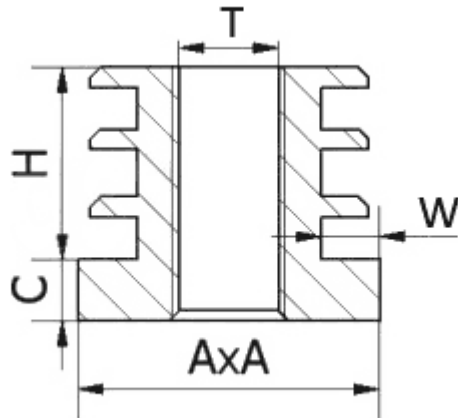

T-WGK - Square Shaped Threaded Insert

Details:

- **Material: PP**
- **Color: black (RAL 9005)**
- **Standard pack: 100 pcs**

Symbol	Thread T	A	Tube wall thickness range W	H	C	Material	Color
		[mm]		[mm]	[mm]		
T-WGK-30-M8-150	M8	30	1.5	20	6.2	PP	black