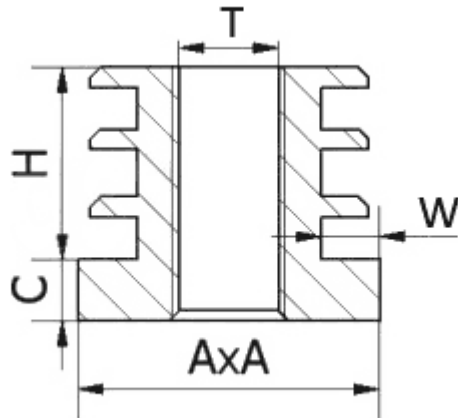

**T-WGK - Square Shaped Threaded Insert**

Details:

- **Material: PP**
- **Color: black (RAL 9005)**
- **Standard pack: 100 pcs**

Symbol	Thread T	A	Tube wall thickness range W	H	C	Material	Color
		[mm]	[mm]	[mm]	[mm]		
T-WGK-30-M8-125	M8	30	1.0 - 1.25	20	6.2	PP	black