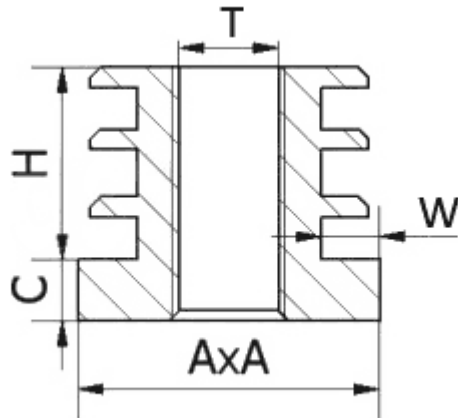

T-WGK - Square Shaped Threaded Insert

Details:

- **Material: PP**
- **Color: black (RAL 9005)**
- **Standard pack: 100 pcs**

Symbol	Thread T	A	Tube wall thickness range W	H	C	Material	Color
		[mm]	[mm]	[mm]	[mm]		
T-WGK-30-M10-200	M10	30	2	20	6.2	PP	black