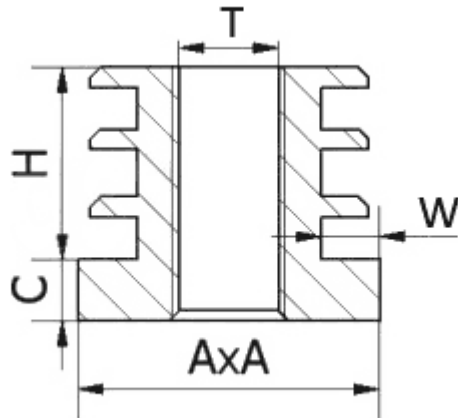

T-WGK - Square Shaped Threaded Insert

Details:

- **Material: PP**
- **Color: black (RAL 9005)**
- **Standard pack: 100 pcs**

Symbol	Thread T	A	Tube wall thickness range W	H	C	Material	Color
		[mm]	[mm]	[mm]	[mm]		
T-WGK-30-M10-150	M10	30	1.5	20	6.2	PP	black