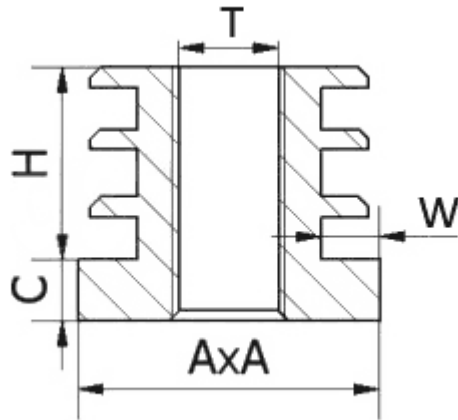

T-WGK - Square Shaped Threaded Insert

Details:

- **Material: PP**
- **Color: black (RAL 9005)**
- **Standard pack: 100 pcs**

Symbol	Thread T	A	Tube wall thickness range W	H	C	Material	Color
		[mm]	[mm]	[mm]	[mm]		
T-WGK-30-M10-125	M10	30	1.0 - 1.25	20	6.2	PP	black