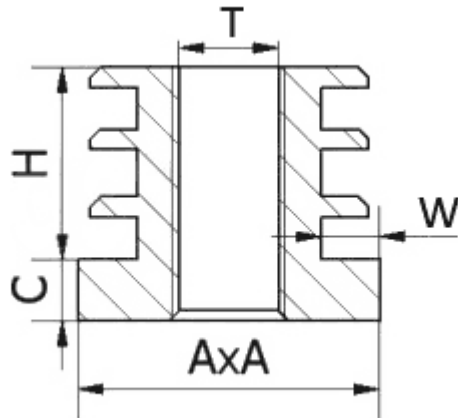

T-WGK - Square Shaped Threaded Insert

Details:

- **Material: PP**
- **Color: black (RAL 9005)**
- **Standard pack: 100 pcs**

Symbol	Thread T	A	Tube wall thickness range W	H	C	Material	Color
		[mm]		[mm]	[mm]		
T-WGK-25-M8-150	M8	25	1.5	20	6.2	PP	black