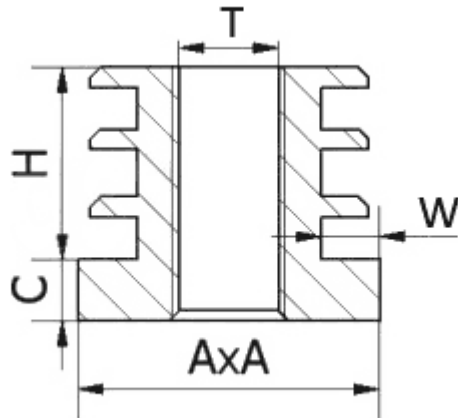

T-WGK - Square Shaped Threaded Insert

Details:

- **Material: PP**
- **Color: black (RAL 9005)**
- **Standard pack: 100 pcs**

Symbol	Thread T	A	Tube wall thickness range W	H	C	Material	Color
		[mm]	[mm]	[mm]	[mm]		
T-WGK-25-M8-125	M8	25	1.0 - 1.25	20	6.2	PP	black