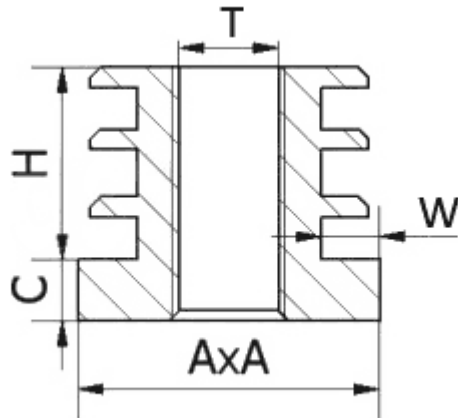

T-WGK - Square Shaped Threaded Insert

Details:

- **Material: PP**
- **Color: black (RAL 9005)**
- **Standard pack: 100 pcs**

Symbol	Thread T	A	Tube wall thickness range W	H	C	Material	Color
		[mm]	[mm]	[mm]	[mm]		
T-WGK-25-M10-150	M10	25	1.5	20	6.2	PP	black