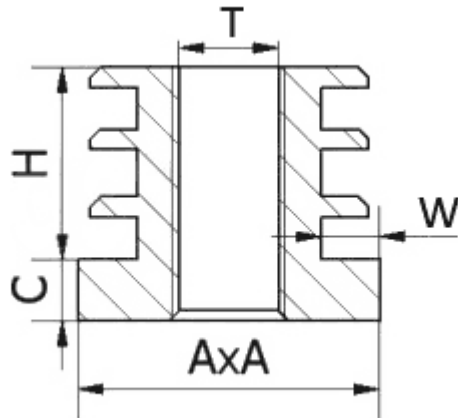

T-WGK - Square Shaped Threaded Insert

Details:

- **Material: PP**
- **Color: black (RAL 9005)**
- **Standard pack: 100 pcs**

Symbol	Thread T	A	Tube wall thickness range W	H	C	Material	Color
		[mm]	[mm]	[mm]	[mm]		
T-WGK-25-M10-125	M10	25	1.0 - 1.25	20	6.2	PP	black